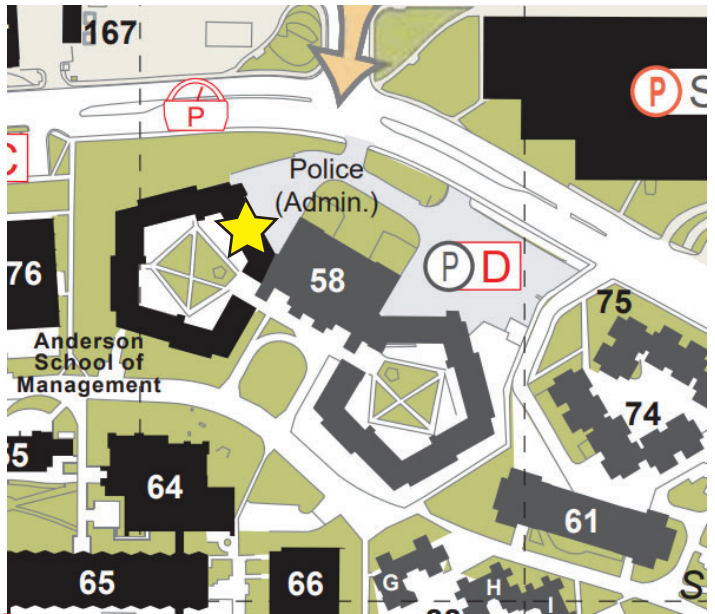

We are located in Hokona Hall, building #58 on the map.

Our offices are on the 3rd floor in the Zuni Wing above the police station.

You can find us in rooms 358, 359, and 360.

### CENTRAL CAMPUS MAP